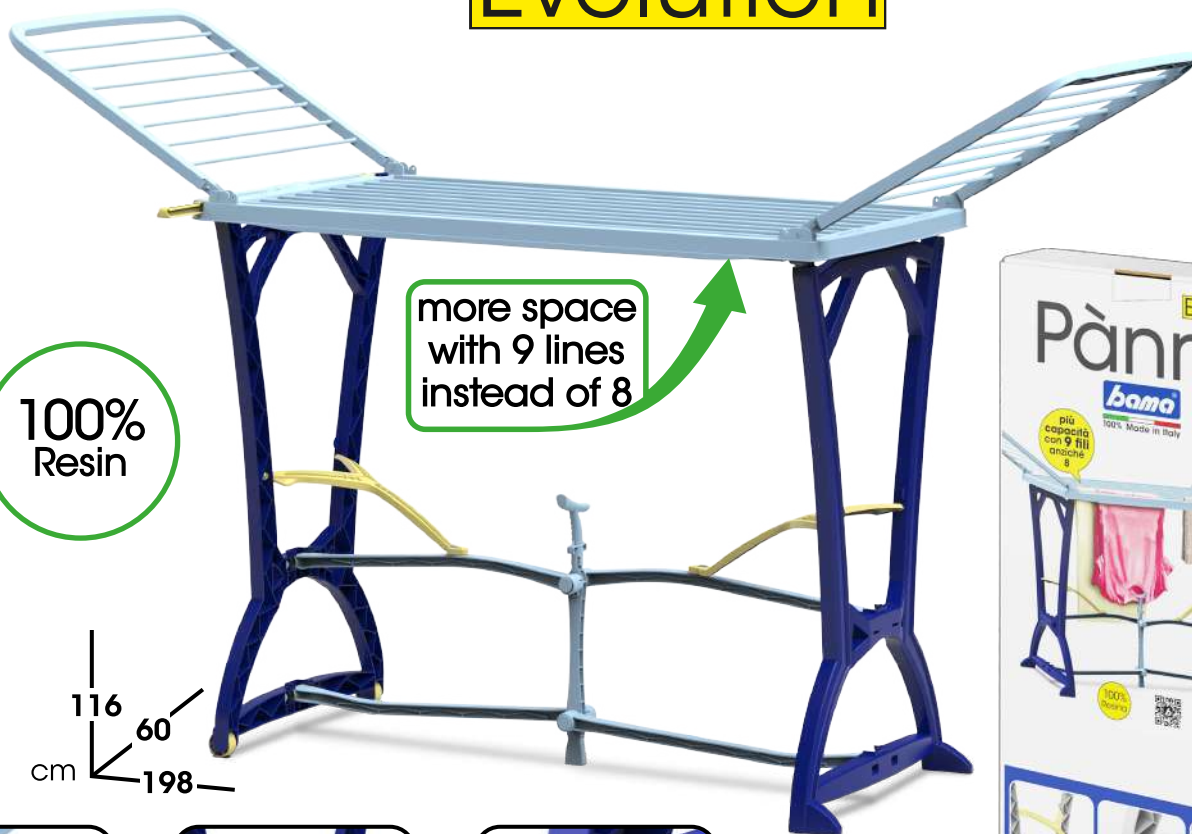

100% Made in Italy

Pànni

Evolution

100% Resin

more space with 9 lines instead of 8

116
60
198
cm

2 hangers for delicate clothes

lock lever

2 wheels for easy movement

Box ready to ship

126
13
61
cm

✓ more space with 9 lines ✓ more resistant

The innovative opening, closing, and locking systems provide better weight distribution and greater stability in the wind. When closed, it can stand on its own.