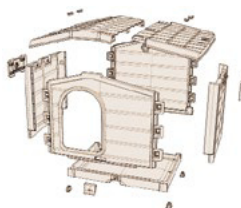

Bungalow

Doghouse Bungalow

 **Sistema di montaggio ad incastro facile e veloce**
Simple and fast snap-fit assembling system

 **Aerazione interna sollevando una parte del tetto o entrambe**
Internal airing by raising a part or both parts of the roof

 **Base estraibile con ruote per una pulizia più facile**
Removable base with wheels for an easier cleaning

Cod.	Descriz./Descrip.	Dim. cm	Colore/Color	Pack.	Pcs/m ³	Ean
19100	Bungalow medium	89x75x62h	verde/green	CT 1	8	8007633191008
19101	Bungalow medium	89x75x62h	beige	CT 1	8	8007633191015
19105	Bungalow large	110x94x77h	verde/green	CT 1	4	8007633191053
19106	Bungalow large	110x94x77h	beige	CT 1	4	8007633191060
19127	kit pannelli isolanti Bungalow large	large	nero/black	CT 1		8007633191275 