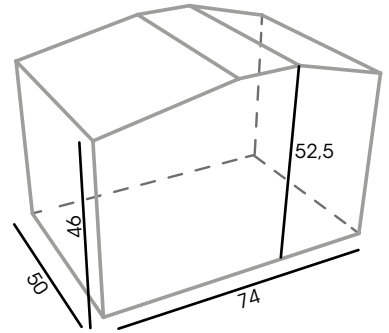

Bungalow

Doghouse Bungalow

 **Sistema di montaggio ad incastro facile e veloce**
Simple and fast snap-fit assembling system

 **Aerazione interna sollevando una parte del tetto o entrambe**
Internal airing by raising a part or both parts of the roof

 **Base estraibile con ruote per una pulizia più facile**
Removable base with wheels for an easier cleaning

Cod.	Descriz./Descrip.	Dim. cm	Colore/Color	Pack.	Pcs/m ³	Ean
19100	Bungalow medium	89x75x62h	verde/green	CT 1	8	8007633191008
19101	Bungalow medium	89x75x62h	beige	CT 1	8	8007633191015
19105	Bungalow large	110x94x77h	verde/green	CT 1	4	8007633191053
19106	Bungalow large	110x94x77h	beige	CT 1	4	8007633191060
19127	kit pannelli isolanti Bungalow large	large	nero/black	CT 1		8007633191275 

Bungalow medium

Medium doghouse

 **Dimensioni utili interne**
Inner sizes

Bungalow large

Large doghouse

 **Dimensioni utili interne**
Inner sizes

 **Kit pannelli isolanti**
Insulating panels kit

new