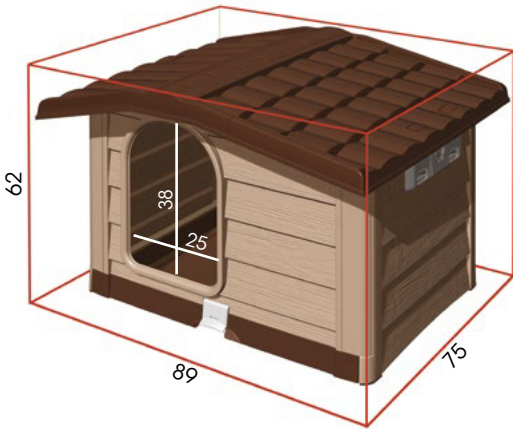

Bungalow

Doghouse Bungalow

 **Sistema di montaggio ad incastro facile e veloce**
Simple and fast snap-fit assembling system

 **Aerazione interna sollevando una parte del tetto o entrambe**
Internal airing by raising a part or both parts of the roof

 **Base estraibile con ruote per una pulizia più facile**
Removable base with wheels for an easier cleaning

Cod.	Descriz./Descrip.	Dim. cm	Colore/Color	Pack.	Pcs/m ³	Ean
19100	Bungalow medium	89x75x62h	verde/green	CT 1	8	8007633191008
19101	Bungalow medium	89x75x62h	beige	CT 1	8	8007633191015
19105	Bungalow large	110x94x77h	verde/green	CT 1	4	8007633191053
19106	Bungalow large	110x94x77h	beige	CT 1	4	8007633191060
19127	kit pannelli isolanti Bungalow large	large	nero/black	CT 1		8007633191275 

Bungalow medium

Medium doghouse

 **Dimensioni utili interne**
Inner sizes

Bungalow large

Large doghouse

 **Dimensioni utili interne**
Inner sizes

 **Kit pannelli isolanti**
Insulating panels kit

new