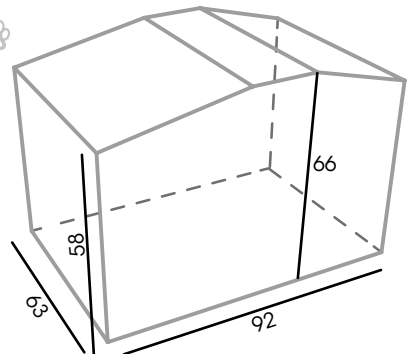

 **Base estraibile con ruote per una pulizia più facile**
Removable base with wheels for an easier cleaning

Cod.	Descriz./Descrip.	Dim. cm	Colore/Color	Pack.	Pcs/m ³	Ean
19100	Bungalow medium	89x75x62h	verde/green	CT 1	8	8007633191008
19101	Bungalow medium	89x75x62h	beige	CT 1	8	8007633191015
19105	Bungalow large	110x94x77h	verde/green	CT 1	4	8007633191053
19106	Bungalow large	110x94x77h	beige	CT 1	4	8007633191060
19127	kit pannelli isolanti Bungalow large	large	nero/black	CT 1		8007633191275 

Bungalow medium

Medium doghouse

 **Dimensioni utili interne**
Inner sizes

Bungalow large

Large doghouse

 **Dimensioni utili interne**
Inner sizes

 **Kit pannelli isolanti**
Insulating panels kit

new