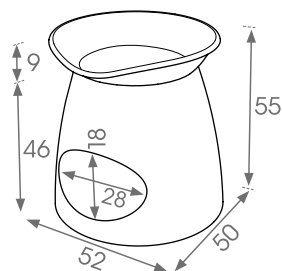

# Pasha

Pet house Pasha

 **Ideale per gatti e cani di piccola taglia**  
Ideal for cats and small sized dogs

 **Kg MAX 70**

Cod.	Descriz./Descrip.	Dim. cm	Colore/Color	Pack.	Pcs/m <sup>3</sup>	Ean
19160	Pasha	52x50x46/55h	ghiaccio/ice	CT 1	8	8007633191602
19161	Pasha	52x50x46/55h	tortora/taupe	CT 1	8	8007633191619
19162	Pasha	52x50x46/55h	antracite/anthracite	CT 1	8	8007633191626