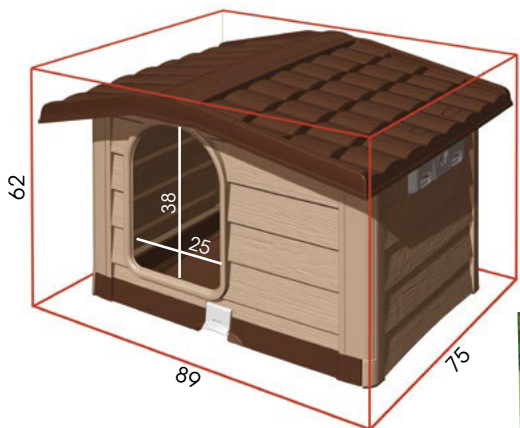

Bungalow

Doghouse Bungalow

 **Sistema di montaggio ad incastro facile e veloce**
Simple and fast snap-fit assembling system

 **Aerazione interna sollevando una parte del tetto o entrambe**
Internal airing by raising a part or both parts of the roof

 **Base estraibile con ruote per una pulizia più facile**
Removable base with wheels for an easier cleaning

Cod.	Descriz./Descrip.	Dim. cm	Colore/Color	Pack.	Pcs/m ³	Ean
19100	Bungalow medium	89x75x62h	verde/green	CT 1	8	8007633191008
19101	Bungalow medium	89x75x62h	beige	CT 1	8	8007633191015
19105	Bungalow large	110x94x77h	verde/green	CT 1	4	8007633191053 
19106	Bungalow large	110x94x77h	beige	CT 1	4	8007633191060 

Bungalow medium

Medium doghouse

 **Dimensioni utili interne**
Inner sizes

Bungalow large

Large doghouse

 **Dimensioni utili interne**
Inner sizes

new