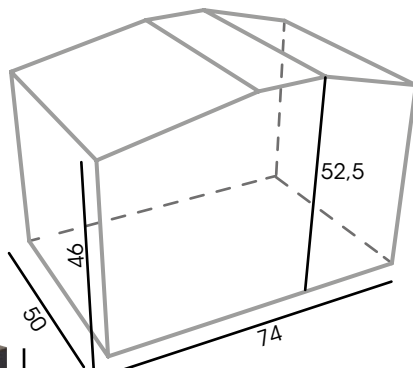

 **Base estraibile con ruote per una pulizia più facile**
Removable base with wheels for an easier cleaning

Cod.	Descriz./Descrip.	Dim. cm	Colore/Color	Pack.	Pcs/m ³	Ean
19100	Bungalow medium	89x75x62h	verde/green	CT 1	8	8007633191008
19101	Bungalow medium	89x75x62h	beige	CT 1	8	8007633191015
19105	Bungalow large	110x94x77h	verde/green	CT 1	4	8007633191053 
19106	Bungalow large	110x94x77h	beige	CT 1	4	8007633191060 

Bungalow medium

Medium doghouse

 **Dimensioni utili interne**
Inner sizes

Bungalow large

Large doghouse

 **Dimensioni utili interne**
Inner sizes

new