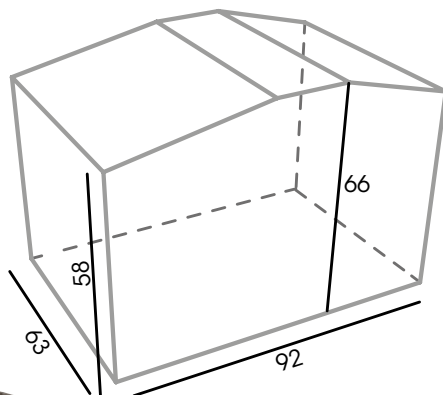

 **Base estraibile con ruote per una pulizia più facile**
Removable base with wheels for an easier cleaning

Cod.	Descriz./Descrip.	Dim. cm	Colore/Color	Pack.	Pcs/m ³	Ean
19100	Bungalow medium	89x75x62h	verde/green	CT 1	8	8007633191008
19101	Bungalow medium	89x75x62h	beige	CT 1	8	8007633191015
19105	Bungalow large	110x94x77h	verde/green	CT 1	4	8007633191053 
19106	Bungalow large	110x94x77h	beige	CT 1	4	8007633191060 

Bungalow medium

Medium doghouse

 **Dimensioni utili interne**
Inner sizes

Bungalow large

Large doghouse

 **Dimensioni utili interne**
Inner sizes

new