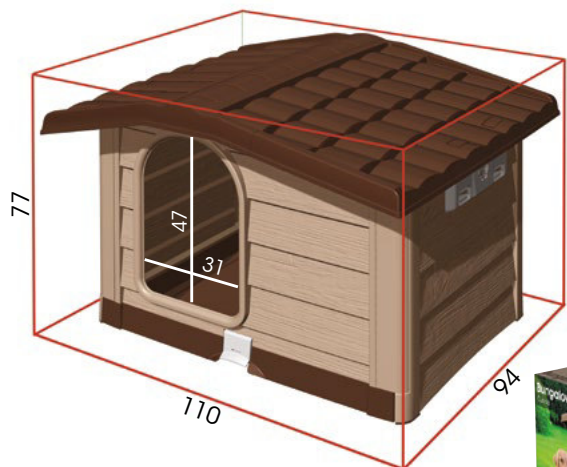

 **Base estraibile con ruote per una pulizia più facile**
Removable base with wheels for an easier cleaning

Cod.	Descriz./Descrip.	Dim. cm	Colore/Color	Pack.	Pcs/m ³	Ean
19100	Bungalow medium	89x75x62h	verde/green	CT 1	8	8007633191008
19101	Bungalow medium	89x75x62h	beige	CT 1	8	8007633191015
19105	Bungalow large	110x94x77h	verde/green	CT 1	4	8007633191053 
19106	Bungalow large	110x94x77h	beige	CT 1	4	8007633191060 

Bungalow medium

Medium doghouse

 **Dimensioni utili interne**
Inner sizes

Bungalow large

Large doghouse

 **Dimensioni utili interne**
Inner sizes

new